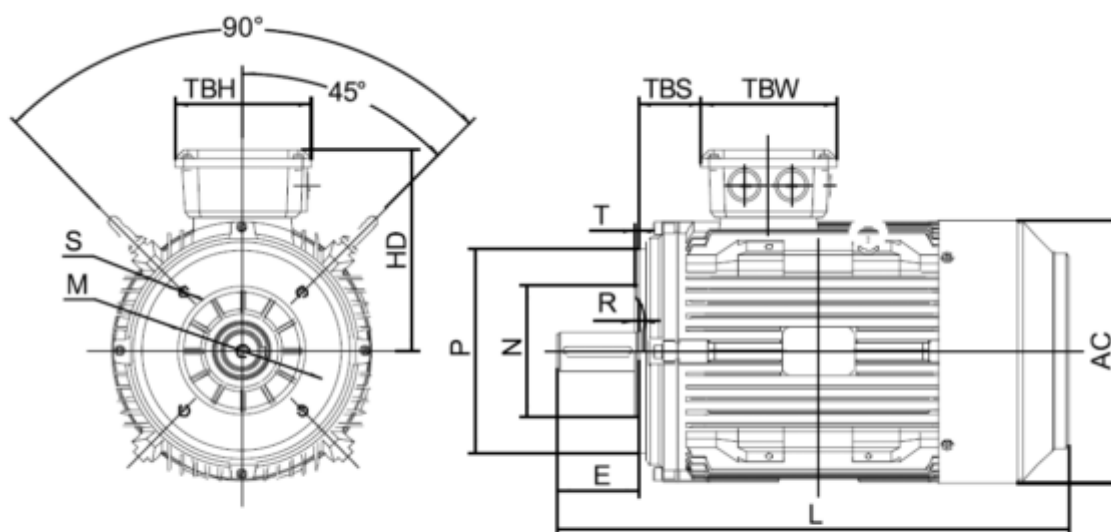

Data Sheet

Article number: 25030550042501

Description: Kleedrive T3C 225M2-4 55.0KW 1400 rpm
3x400/690V 50HZ IP55 B14 Eff=94,6%

Measures

AA = 440	K = Ø19	TBW = 186
AC = Ø459	L = 805	
AD = 558	M =	
D = Ø55	N =	
E = 110	P =	
F = 16	S =	
G = 49	TBH = 233	
HD = 333	TBS = 211.5	