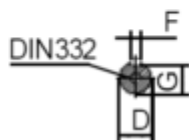

Data Sheet

Article number: 25030550042501

Description: Kleedrive T3C 225M2-4 55.0KW 1400 rpm
3x400/690V 50HZ IP55 B14 Eff=94,6%

Measures

AA = 440	K = Ø19	TBW = 186
AC = Ø459	L = 805	
AD = 558	M =	
D = Ø55	N =	
E = 110	P =	
F = 16	S =	
G = 49	TBH = 233	
HD = 333	TBS = 211.5	